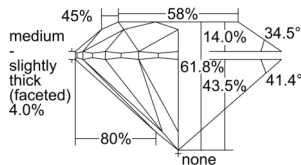

GIA®

FACSIMILE

GIA REPORT 2507267573

Verify this report at GIA.edu

GIA NATURAL DIAMOND DOSSIER®

August 28, 2024
GIA Report Number 2507267573
Shape and Cutting Style ..... Round Brilliant
Measurements ..... 4.06 - 4.08 x 2.52 mm

GRADING RESULTS

Carat Weight ..... 0.25 carat
Color Grade ..... D
Clarity Grade VS1
Cut Grade ..... Excellent

ADDITIONAL GRADING INFORMATION

Polish ..... Excellent
Symmetry ..... Excellent
Fluorescence ..... None
Clarity Characteristics ..... Cloud
Inscription(s): GIA 2507267573

PROPORTIONS

Profile to actual proportions

GRADING SCALES

GIA COLOR SCALE	GIA CLARITY SCALE	GIA CUT SCALE	
D	FLAWLESS	EXCELLENT	
E	INTERNALLY FLAWLESS		
F		VVS₁	VERY GOOD
G	VVS₂		
H	VS₁	GOOD	
I	VS₂		
J	SI₁	FAIR	
K	SI₂		
L	I₁	POOR	
M	I₂		
N	I₃		
O			
P			
Q			
R			
S			
T			
U			
V			
W			
X			
Y			
Z