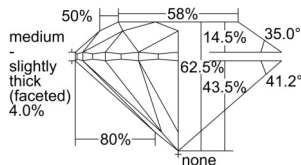

GIA®

FACSIMILE

GIA REPORT 2507269071

Verify this report at GIA.edu

GIA NATURAL DIAMOND DOSSIER®

August 28, 2024
GIA Report Number 2507269071
Shape and Cutting Style ..... Round Brilliant
Measurements ..... 5.43 - 5.47 x 3.41 mm

GRADING RESULTS

Carat Weight ..... 0.62 carat
Color Grade I
Clarity Grade S11
Cut Grade ..... Excellent

ADDITIONAL GRADING INFORMATION

Polish ..... Excellent
Symmetry ..... Excellent
Fluorescence ..... None
Clarity Characteristics ..... Crystal
Inscription(s): GIA 2507269071

PROPORTIONS

Profile to actual proportions

GRADING SCALES

GIA COLOR SCALE

COLORED	D
	E
	F
	G
	H
	I
	J
NEAR COLORLESS	K
	L
	M
	N
	O
	P
	Q
	R
	S
	T
	U
	V
	W
	X
	Y
LIGHT	Z

GIA CLARITY SCALE

FLAWLESS	VERY VERY SLIGHTLY INCLUDED	VVS₁	VVS₂	VS₁	VS₂	SI₁	SI₂	I₁	I₂	I₃	
											FLAWLESS
INTERNALLY FLAWLESS	VERY SLIGHTLY INCLUDED										

GIA CUT SCALE

EXCELLENT
VERY GOOD
GOOD
FAIR
POOR