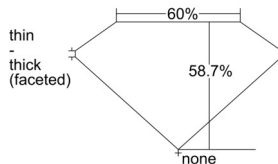

GIA®

FACSIMILE

GIA REPORT 2507272562

Verify this report at GIA.edu

GIA NATURAL DIAMOND DOSSIER®

August 26, 2024
GIA Report Number 2507272562
Shape and Cutting Style ..... Heart Brilliant
Measurements ..... 5.83 x 6.83 x 4.01 mm

GRADING RESULTS

Carat Weight ..... 0.90 carat
Color Grade ..... G
Clarity Grade VS2

ADDITIONAL GRADING INFORMATION

Polish ..... Excellent
Symmetry ..... Excellent
Fluorescence ..... None
Clarity Characteristics..... Cloud, Crystal, Feather
Inscription(s): GIA 2507272562

PROPORTIONS

Profile not to actual proportions

GRADING SCALES

GIA COLOR SCALE		GIA CLARITY SCALE			
COLORLESS	D	VERY VERY SLIGHTLY INCLUDED	FLAWLESS		
	E		INTERNALLY FLAWLESS		
	F	VERY SLIGHTLY INCLUDED	VVS₁		
	G		VVS₂		
	H		VS₁		
	NEAR COLORLESS	I	SLIGHTLY INCLUDED	VS₂	
		J		SI₁	
		FAINT	K	INCLUDED	SI₂
			L		I₁
			M		I₂
VERT LIGHT	N	LIGHT	I₃		
	O				
	P				
	Q				
	R