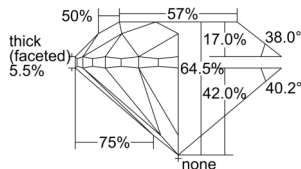

GIA®

FACSIMILE

GIA REPORT 2507273444

Verify this report at GIA.edu

GIA NATURAL DIAMOND DOSSIER®

August 29, 2024
GIA Report Number 2507273444
Shape and Cutting Style ..... Round Brilliant
Measurements ..... 5.96 - 6.02 x 3.86 mm

GRADING RESULTS

Carat Weight ..... 0.90 carat
Color Grade I
Clarity Grade VS1
Cut Grade ..... Very Good

ADDITIONAL GRADING INFORMATION

Polish ..... Excellent
Symmetry ..... Very Good
Fluorescence ..... Faint
Clarity Characteristics ..... Cloud, Pinpoint
Inscription(s): GIA 2507273444

PROPORTIONS

Profile to actual proportions

GRADING SCALES

GIA COLOR SCALE	GIA CLARITY SCALE	GIA CUT SCALE	
Colorless	Flawless	Excellent	
E	Internally Flawless		
F	Very Very Slightly Included	Very Good	
G			VVS₁
H	VVS₂	Good	
I	VS₁		
J	VS₂	Fair	
K	SI₁		
L	SI₂	Poor	
M	I₁		
N	I₂		
O	I₃		
P			
R			
S			
T			
U			
V			
W			
X			
Y			
Z