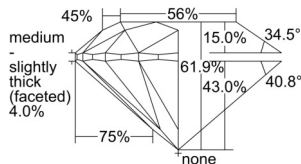

GIA®

FACSIMILE

GIA REPORT 2507274142

Verify this report at GIA.edu

GIA NATURAL DIAMOND DOSSIER®

August 26, 2024
GIA Report Number 2507274142
Shape and Cutting Style ..... Round Brilliant
Measurements ..... 3.76 - 3.80 x 2.34 mm

GRADING RESULTS

Carat Weight ..... 0.20 carat
Color Grade ..... E
Clarity Grade VS1
Cut Grade ..... Excellent

ADDITIONAL GRADING INFORMATION

Polish ..... Excellent
Symmetry ..... Excellent
Fluorescence ..... None
Clarity Characteristics ..... Feather, Cloud, Pinpoint
Inscription(s): GIA 2507274142

PROPORTIONS

Profile to actual proportions

GRADING SCALES

GIA COLOR SCALE	GIA CLARITY SCALE	GIA CUT SCALE	
D	FLAWLESS	EXCELLENT	
E	INTERNALLY FLAWLESS		
F		VVS₁	VERY GOOD
G	VVS₂		
H	VS₁	GOOD	
I	VS₂		
J	SI₁	FAIR	
K	SI₂		
L	I₁	POOR	
M	I₂		
N	I₃		
O			
P			
Q			
R			
S			
T			
U			
V			
W			
X			
Y			
Z