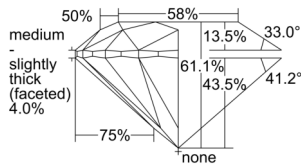

GIA®

FACSIMILE

GIA REPORT 2507275195

Verify this report at GIA.edu

GIA NATURAL DIAMOND DOSSIER®

August 28, 2024
GIA Report Number 2507275195
Shape and Cutting Style ..... Round Brilliant
Measurements ..... 4.39 - 4.42 x 2.69 mm

GRADING RESULTS

Carat Weight ..... 0.32 carat
Color Grade ..... F
Clarity Grade S11
Cut Grade ..... Excellent

ADDITIONAL GRADING INFORMATION

Polish ..... Excellent
Symmetry ..... Excellent
Fluorescence ..... None
Clarity Characteristics ..... Cloud, Crystal
Inscription(s): GIA 2507275195

PROPORTIONS

Profile to actual proportions

GRADING SCALES

GIA COLOR SCALE	GIA CLARITY SCALE	GIA CUT SCALE	
D	FLAWLESS	EXCELLENT	
E	INTERNALLY FLAWLESS		
F		VVS₁	VERY GOOD
G	VVS₂		
H	VS₁	GOOD	
I	VS₂		
J	S1₁	FAIR	
K	S1₂		
L	I₁	POOR	
M	I₂		
N	I₃		
O			
P			
Q			
R			
S			
T			
U			
V			
W			
X			
Y			
Z