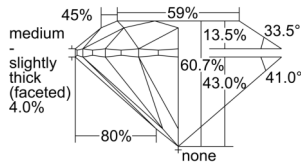

GIA®

FACSIMILE

GIA REPORT 2507277109

Verify this report at GIA.edu

GIA NATURAL DIAMOND DOSSIER®

August 29, 2024
GIA Report Number 2507277109
Shape and Cutting Style ..... Round Brilliant
Measurements ..... 3.68 - 3.69 x 2.24 mm

GRADING RESULTS

Carat Weight ..... 0.18 carat
Color Grade ..... F
Clarity Grade VS1
Cut Grade ..... Excellent

ADDITIONAL GRADING INFORMATION

Polish ..... Excellent
Symmetry ..... Excellent
Fluorescence ..... None
Clarity Characteristics..... Cloud, Crystal, Needle, Pinpoint
Inscription(s): GIA 2507277109

PROPORTIONS

Profile to actual proportions

GRADING SCALES

GIA COLOR SCALE	GIA CLARITY SCALE	GIA CUT SCALE	
D	FLAWLESS	EXCELLENT	
E	INTERNALLY FLAWLESS		
F		VVS₁	VERY GOOD
G	VVS₂		
H	VS₁	GOOD	
I	VS₂		
J	SI₁	FAIR	
K	SI₂		
L	I₁	POOR	
M	I₂		
N	I₃		
O			
P			
Q			
R			
S			
T			
U			
V			
W			
X			
Y			
Z