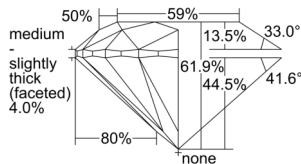

GIA®

FACSIMILE

GIA REPORT 2507277504

Verify this report at GIA.edu

GIA NATURAL DIAMOND DOSSIER®

August 27, 2024
GIA Report Number 2507277504
Shape and Cutting Style ..... Round Brilliant
Measurements ..... 5.06 - 5.10 x 3.15 mm

GRADING RESULTS

Carat Weight ..... 0.50 carat
Color Grade ..... H
Clarity Grade VS1
Cut Grade ..... Excellent

ADDITIONAL GRADING INFORMATION

Polish ..... Excellent
Symmetry ..... Excellent
Fluorescence ..... None
Clarity Characteristics ..... Feather, Pinpoint
Inscription(s): GIA 2507277504

PROPORTIONS

Profile to actual proportions

GRADING SCALES

GIA COLOR SCALE	GIA CLARITY SCALE	GIA CUT SCALE	
D	FLAWLESS	EXCELLENT	
E	INTERNALLY FLAWLESS		
F		VVS₁	VERY GOOD
G	VVS₂		
H	VS₁	GOOD	
I	VS₂		
J	SI₁	FAIR	
K	SI₂		
L	I₁	POOR	
M			
N			
O	I₂		
P			
Q			
R	I₃		
S			
T			
U			
V			
W			
X			
Y			
Z