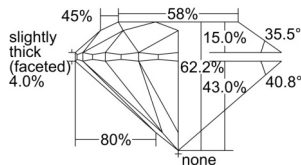

GIA®

FACSIMILE

GIA REPORT 2507281478

Verify this report at GIA.edu

GIA NATURAL DIAMOND DOSSIER®

August 28, 2024
GIA Report Number 2507281478
Shape and Cutting Style ..... Round Brilliant
Measurements ..... 5.06 - 5.09 x 3.16 mm

GRADING RESULTS

Carat Weight ..... 0.50 carat
Color Grade I
Clarity Grade VS1
Cut Grade ..... Excellent

ADDITIONAL GRADING INFORMATION

Polish ..... Excellent
Symmetry ..... Excellent
Fluorescence ..... None
Clarity Characteristics ..... Cloud, Pinpoint
Inscription(s): GIA 2507281478

PROPORTIONS

Profile to actual proportions