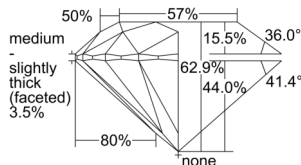

GIA®

FACSIMILE

GIA REPORT 2507283532

Verify this report at GIA.edu

GIA NATURAL DIAMOND DOSSIER®

August 28, 2024
GIA Report Number 2507283532
Shape and Cutting Style ..... Round Brilliant
Measurements ..... 5.36 - 5.39 x 3.39 mm

GRADING RESULTS

Carat Weight ..... 0.60 carat
Color Grade ..... H
Clarity Grade VS1
Cut Grade ..... Excellent

ADDITIONAL GRADING INFORMATION

Polish ..... Excellent
Symmetry ..... Excellent
Fluorescence ..... Strong Blue
Clarity Characteristics..... Cloud, Crystal, Feather, Pinpoint
Inscription(s): GIA 2507283532

PROPORTIONS

Profile to actual proportions

GRADING SCALES

GIA COLOR SCALE	GIA CLARITY SCALE	GIA CUT SCALE	
D	FLAWLESS	EXCELLENT	
E	INTERNALLY FLAWLESS		
F		VVS₁	VERY GOOD
G	VVS₂		
H	VS₁	GOOD	
I	VS₂		
J	SI₁	FAIR	
K	SI₂		
L	I₁	POOR	
M			
N			
O	I₂		
P			
Q	I₃		
R			
S			
T			
U			
V			
W			
X			
Y			
Z