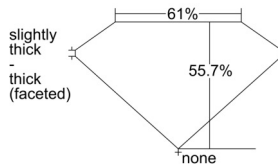

GIA®

FACSIMILE

GIA REPORT 2507284769

Verify this report at GIA.edu

GIA NATURAL DIAMOND DOSSIER®

August 27, 2024
GIA Report Number 2507284769
Shape and Cutting Style ..... Heart Brilliant
Measurements ..... 5.06 x 5.93 x 3.30 mm

GRADING RESULTS

Carat Weight ..... 0.56 carat
Color Grade I
Clarity Grade VS1

ADDITIONAL GRADING INFORMATION

Polish ..... Excellent
Symmetry ..... Very Good
Fluorescence ..... None
Clarity Characteristics..... Crystal, Cloud, Pinpoint
Inscription(s): GIA 2507284769

PROPORTIONS

Profile not to actual proportions

GRADING SCALES

GIA COLOR SCALE		GIA CLARITY SCALE			
COLORLESS	D	VERY VERY SLIGHTLY INCLUDED	FLAWLESS		
	E		INTERNALLY FLAWLESS		
	F	VERY SLIGHTLY INCLUDED	VS₁		
	G		VS₂		
	H		VS₁		
	NEAR COLORLESS	I	SLIGHTLY INCLUDED	SI₁	
		J		SI₂	
		FAINT	K	INCLUDED	I₁
			L		I₂
			M		I₃
VERT LIGHT	N				
	O				
	P				
	Q				
	R				
LIGHT	S				
	T				
	U				
	V				
	W				
	X				
	Y				
	Z