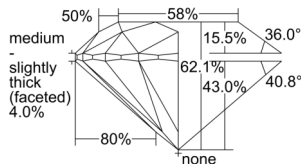

GIA®

FACSIMILE

GIA REPORT 2507287044

Verify this report at GIA.edu

GIA NATURAL DIAMOND DOSSIER®

August 27, 2024
GIA Report Number 2507287044
Shape and Cutting Style ..... Round Brilliant
Measurements ..... 5.08 - 5.12 x 3.17 mm

GRADING RESULTS

Carat Weight ..... 0.51 carat
Color Grade ..... D
Clarity Grade VVS2
Cut Grade ..... Excellent

ADDITIONAL GRADING INFORMATION

Polish ..... Excellent
Symmetry ..... Excellent
Fluorescence ..... None
Clarity Characteristics ..... Pinpoint
Inscription(s): GIA 2507287044

PROPORTIONS

Profile to actual proportions

GRADING SCALES

GIA COLOR SCALE	GIA CLARITY SCALE	GIA CUT SCALE	
D	FLAWLESS	EXCELLENT	
E	INTERNALLY FLAWLESS		
F		VVS₁	VERY GOOD
G	VVS₂		
H	VS₁	GOOD	
I	VS₂		
J	SI₁	FAIR	
K	SI₂		
L	I₁	POOR	
M	I₂		
N	I₃		
O			
P			
Q			
R			
S			
T			
U			
V			
W			
X			
Y			
Z