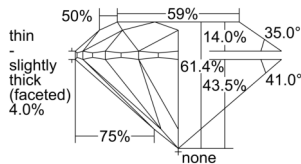

GIA®

FACSIMILE

GIA REPORT 2507287479

Verify this report at GIA.edu

GIA NATURAL DIAMOND DOSSIER®

August 28, 2024
GIA Report Number 2507287479
Shape and Cutting Style ..... Round Brilliant
Measurements ..... 4.36 - 4.39 x 2.69 mm

GRADING RESULTS

Carat Weight ..... 0.32 carat
Color Grade ..... G
Clarity Grade VVS1
Cut Grade ..... Excellent

ADDITIONAL GRADING INFORMATION

Polish ..... Excellent
Symmetry ..... Excellent
Fluorescence ..... None
Clarity Characteristics..... Cloud, Cavity, Indented Natural
Inscription(s): GIA 2507287479

PROPORTIONS

Profile to actual proportions

GRADING SCALES

GIA COLOR SCALE	GIA CLARITY SCALE	GIA CUT SCALE	
D	FLAWLESS	EXCELLENT	
E	INTERNALLY FLAWLESS		
F		VVS₁	VERY GOOD
G	VVS₂		
H	VS₁	GOOD	
I	VS₂		
J	SI₁	FAIR	
K	SI₂		
L	I₁	POOR	
M			
N			
O	I₂		
P			
Q			
R	I₃		
S			
T			
U			
V			
W			
X			
Y			
Z