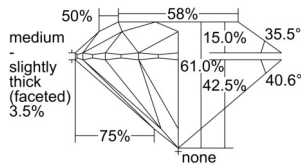

GIA®

FACSIMILE

GIA REPORT 2507288444

Verify this report at GIA.edu

GIA NATURAL DIAMOND DOSSIER®

August 27, 2024
GIA Report Number 2507288444
Shape and Cutting Style ..... Round Brilliant
Measurements ..... 4.29 - 4.32 x 2.63 mm

GRADING RESULTS

Carat Weight ..... 0.30 carat
Color Grade ..... F
Clarity Grade VS2
Cut Grade ..... Excellent

ADDITIONAL GRADING INFORMATION

Polish ..... Excellent
Symmetry ..... Excellent
Fluorescence ..... None
Clarity Characteristics ..... Cloud, Crystal
Inscription(s): GIA 2507288444

PROPORTIONS

Profile to actual proportions

GRADING SCALES

GIA COLOR SCALE	GIA CLARITY SCALE	GIA CUT SCALE	
D	FLAWLESS	EXCELLENT	
E	INTERNALLY FLAWLESS		
F		VVS₁	VERY GOOD
G	VVS₂		
H	VS₁	GOOD	
I	VS₂		
J	SI₁	FAIR	
K	SI₂		
L	I₁	POOR	
M	I₂		
N	I₃		
O			
P			
Q			
R			
S			
T			
U			
V			
W			
X			
Y			
Z