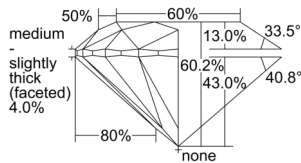

GIA®

FACSIMILE

GIA REPORT 2507288694

Verify this report at GIA.edu

GIA NATURAL DIAMOND DOSSIER®

August 27, 2024
GIA Report Number 2507288694
Shape and Cutting Style ..... Round Brilliant
Measurements ..... 4.72 - 4.74 x 2.85 mm

GRADING RESULTS

Carat Weight ..... 0.39 carat
Color Grade ..... G
Clarity Grade S11
Cut Grade ..... Excellent

ADDITIONAL GRADING INFORMATION

Polish ..... Excellent
Symmetry ..... Excellent
Fluorescence ..... None
Clarity Characteristics ..... Cloud, Crystal
Inscription(s): GIA 2507288694

PROPORTIONS

Profile to actual proportions

GRADING SCALES

GIA COLOR SCALE	GIA CLARITY SCALE	GIA CUT SCALE	
D	FLAWLESS	EXCELLENT	
E	INTERNALLY FLAWLESS		
F		VVS₁	VERY GOOD
G	VVS₂		
H	VS₁	GOOD	
I	VS₂		
J	S1₁	FAIR	
K	S1₂		
L	I₁	POOR	
M	I₂		
N	I₃		
O			
P			
Q			
R			
S			
T			
U			
V			
W			
X			
Y			
Z