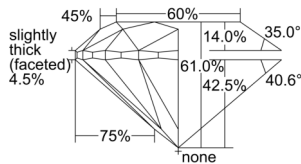

GIA®

FACSIMILE

GIA REPORT 2507290547

Verify this report at GIA.edu

GIA NATURAL DIAMOND DOSSIER®

August 27, 2024
GIA Report Number 2507290547
Shape and Cutting Style ..... Round Brilliant
Measurements ..... 5.27 - 5.30 x 3.22 mm

GRADING RESULTS

Carat Weight ..... 0.56 carat
Color Grade ..... G
Clarity Grade VS1
Cut Grade ..... Excellent

ADDITIONAL GRADING INFORMATION

Polish ..... Excellent
Symmetry ..... Excellent
Fluorescence ..... None
Clarity Characteristics..... Crystal, Cloud, Needle, Pinpoint
Inscription(s): GIA 2507290547

PROPORTIONS

Profile to actual proportions