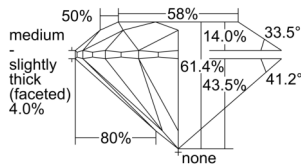

GIA®

FACSIMILE

GIA REPORT 2507297639

Verify this report at GIA.edu

GIA NATURAL DIAMOND DOSSIER®

August 28, 2024
GIA Report Number 2507297639
Shape and Cutting Style ..... Round Brilliant
Measurements ..... 4.80 - 4.81 x 2.95 mm

GRADING RESULTS

Carat Weight ..... 0.42 carat
Color Grade I
Clarity Grade VS1
Cut Grade ..... Excellent

ADDITIONAL GRADING INFORMATION

Polish ..... Excellent
Symmetry ..... Excellent
Fluorescence ..... None
Clarity Characteristics ..... Cloud
Inscription(s): GIA 2507297639

PROPORTIONS

Profile to actual proportions

GRADING SCALES

GIA COLOR SCALE	GIA CLARITY SCALE	GIA CUT SCALE	
D	FLAWLESS	EXCELLENT	
E	INTERNALLY FLAWLESS		
F		VVS₁	VERY GOOD
G	VVS₂		
H	VS₁	GOOD	
I	VS₂		
J	SI₁	FAIR	
K	SI₂		
L	I₁	POOR	
M			
N			
O	I₂		
P			
Q			
R	I₃		
S			
T			
U			
V			
W			
X			
Y			
Z