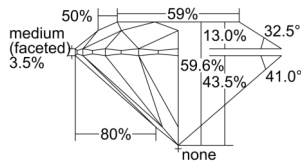

GIA®

FACSIMILE

GIA REPORT 2507297690

Verify this report at GIA.edu

GIA NATURAL DIAMOND DOSSIER®

August 30, 2024
GIA Report Number 2507297690
Shape and Cutting Style ..... Round Brilliant
Measurements ..... 5.02 - 5.04 x 3.00 mm

GRADING RESULTS

Carat Weight ..... 0.46 carat
Color Grade ..... D
Clarity Grade VS1
Cut Grade ..... Excellent

ADDITIONAL GRADING INFORMATION

Polish ..... Excellent
Symmetry ..... Excellent
Fluorescence ..... Faint
Clarity Characteristics ..... Crystal
Inscription(s): GIA 2507297690

PROPORTIONS

Profile to actual proportions

GRADING SCALES

GIA COLOR SCALE		GIA CLARITY SCALE		GIA CUT SCALE		
COLORLESS	D	FLAWLESS	VERY VERY SLIGHTLY INCLUDED	EXCELLENT		
	E					
	F	INTERNALLY FLAWLESS				
	G					
	NEAR COLORLESS	H		VVS₁		VERY GOOD
		I				
	J	VVS₂				
	K					
	FAINT	L		VS₁		GOOD
		M				
N		VS₂				
O						
VERY LIGHT	P	SI₁	FAIR			
	Q					
	R	SI₂				
	S					
LIGHT	T	I₁	POOR			
	U					
	V	I₂				
	W					
	X	I₃				
	Y					
Z