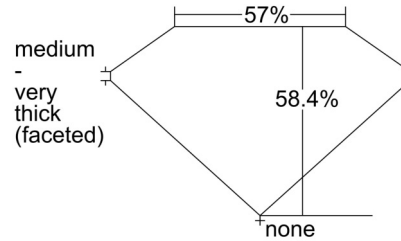

GIA NATURAL DIAMOND GRADING REPORT

August 28, 2024
GIA Report Number 2507298934
Shape and Cutting Style ..... Heart Brilliant
Measurements ..... 7.06 x 7.96 x 4.65 mm

GRADING RESULTS

Carat Weight ..... 1.50 carat
Color Grade I
Clarity Grade VS1

ADDITIONAL GRADING INFORMATION

Polish ..... Excellent
Symmetry ..... Excellent
Fluorescence ..... None
Inscription(s): GIA 2507298934

Comments: Additional clouds are not shown. Pinpoints are not shown.

PROPORTIONS

Profile not to actual proportions