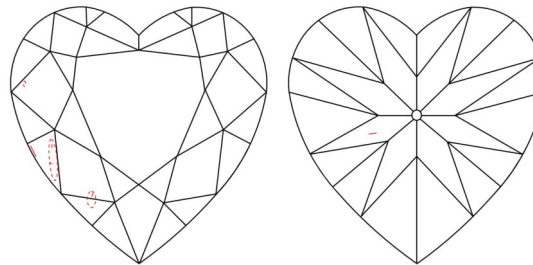

GIA NATURAL DIAMOND GRADING REPORT

August 28, 2024
 GIA Report Number 2507298934
 Shape and Cutting Style Heart Brilliant
 Measurements 7.06 x 7.96 x 4.65 mm

GRADING RESULTS

Carat Weight 1.50 carat
 Color Grade I
 Clarity Grade VS1

ADDITIONAL GRADING INFORMATION

Polish Excellent
 Symmetry Excellent
 Fluorescence None
 Inscription(s): GIA 2507298934

Comments: Additional clouds are not shown. Pinpoints are not shown.

PROPORTIONS

Profile not to actual proportions

CLARITY CHARACTERISTICS

KEY TO SYMBOLS*

-  Cloud
-  Feather
-  Needle

* Red symbols denote internal characteristics (inclusions). Green or black symbols denote external characteristics (blemishes). Diagram is an approximate representation of the diamond, and symbols shown indicate type, position, and approximate size of clarity characteristics. All clarity characteristics may not be shown. Details of finish are not shown.