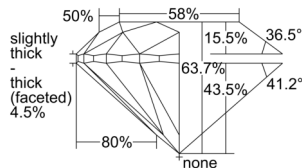

GIA®

FACSIMILE

GIA REPORT 2507299043

Verify this report at GIA.edu

GIA NATURAL DIAMOND DOSSIER®

August 30, 2024
GIA Report Number 2507299043
Shape and Cutting Style ..... Round Brilliant
Measurements ..... 5.00 - 5.02 x 3.19 mm

GRADING RESULTS

Carat Weight ..... 0.50 carat
Color Grade ..... F
Clarity Grade S11
Cut Grade ..... Very Good

ADDITIONAL GRADING INFORMATION

Polish ..... Excellent
Symmetry ..... Excellent
Fluorescence ..... None
Clarity Characteristics..... Cloud, Twinning Wisp, Crystal
Inscription(s): GIA 2507299043

PROPORTIONS

Profile to actual proportions

GRADING SCALES

GIA COLOR SCALE	GIA CLARITY SCALE	GIA CUT SCALE	
D	FLAWLESS	EXCELLENT	
E	INTERNALLY FLAWLESS		
F		VVS₁	VERY GOOD
G	VVS₂		
H	VS₁	GOOD	
I	VS₂		
J	S1₁	FAIR	
K	S1₂		
L	I₁	POOR	
M	I₂		
N	I₃		
O			
P			
Q			
R			
S			
T			
U			
V			
W			
X			
Y			
Z