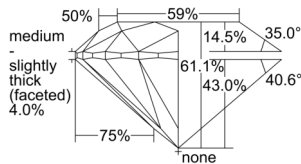

GIA®

FACSIMILE

GIA REPORT 2507299061

Verify this report at GIA.edu

GIA NATURAL DIAMOND DOSSIER®

August 30, 2024
GIA Report Number 2507299061
Shape and Cutting Style ..... Round Brilliant
Measurements ..... 4.36 - 4.37 x 2.67 mm

GRADING RESULTS

Carat Weight ..... 0.31 carat
Color Grade ..... G
Clarity Grade VS1
Cut Grade ..... Excellent

ADDITIONAL GRADING INFORMATION

Polish ..... Very Good
Symmetry ..... Excellent
Fluorescence ..... Faint
Clarity Characteristics..... Crystal, Cloud, Pinpoint
Inscription(s): GIA 2507299061

PROPORTIONS

Profile to actual proportions

GRADING SCALES

GIA COLOR SCALE	GIA CLARITY SCALE	GIA CUT SCALE	
D	FLAWLESS	EXCELLENT	
E	INTERNALLY FLAWLESS		
F		VVS₁	VERY GOOD
G	VVS₂		
H	VS₁	GOOD	
I	VS₂		
J	SI₁	FAIR	
K	SI₂		
L	I₁	POOR	
M	I₂		
N	I₃		
O			
P			
Q			
R			
S			
T			
U			
V			
W			
X			
Y			
Z