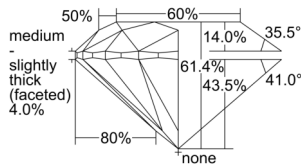

GIA®

FACSIMILE

GIA REPORT 2507300921

Verify this report at GIA.edu

GIA NATURAL DIAMOND DOSSIER®

August 29, 2024
GIA Report Number 2507300921
Shape and Cutting Style ..... Round Brilliant
Measurements ..... 4.39 - 4.42 x 2.70 mm

GRADING RESULTS

Carat Weight ..... 0.32 carat
Color Grade I
Clarity Grade VS1
Cut Grade ..... Excellent

ADDITIONAL GRADING INFORMATION

Polish ..... Excellent
Symmetry ..... Excellent
Fluorescence ..... None
Clarity Characteristics..... Crystal, Pinpoint
Inscription(s): GIA 2507300921

PROPORTIONS

Profile to actual proportions

GRADING SCALES

GIA COLOR SCALE

COLORLESS	D
	E
	F
	G
	H
	I
	J
NEAR COLORLESS	K
	L
FAIN	M
	N
	O
	P
	Q
VERY LIGHT	R
	S
	T
	U
	V
	W
	X
	Y
LIGHT	Z

GIA CLARITY SCALE

	FLAWLESS
	INTERNALLY FLAWLESS
VERY VERY SLIGHTLY INCLUDED	VVS₁
	VVS₂
VERY SLIGHTLY INCLUDED	VS₁
	VS₂
SLIGHTLY INCLUDED	SI₁
	SI₂
	I₁
	I₂
INCLUDED	I₃

GIA CUT SCALE

	EXCELLENT
	VERY GOOD
	GOOD
	FAIR
	POOR