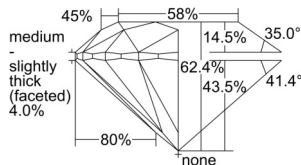

GIA®

FACSIMILE

GIA REPORT 2507301374

Verify this report at GIA.edu

GIA NATURAL DIAMOND DOSSIER®

August 29, 2024
GIA Report Number 2507301374
Shape and Cutting Style ..... Round Brilliant
Measurements ..... 5.06 - 5.07 x 3.16 mm

GRADING RESULTS

Carat Weight ..... 0.50 carat
Color Grade ..... H
Clarity Grade S11
Cut Grade ..... Excellent

ADDITIONAL GRADING INFORMATION

Polish ..... Excellent
Symmetry ..... Excellent
Fluorescence ..... Faint
Clarity Characteristics ..... Crystal
Inscription(s): GIA 2507301374

PROPORTIONS

Profile to actual proportions

GRADING SCALES

GIA COLOR SCALE	GIA CLARITY SCALE	GIA CUT SCALE	
D	FLAWLESS	EXCELLENT	
E	INTERNALLY FLAWLESS		
F		VVS₁	VERY GOOD
G	VVS₂		
H	VS₁	GOOD	
I	VS₂		
J	S1₁	FAIR	
K	S1₂		
L	I₁	POOR	
M	I₂		
N	I₃		
O			
P			
Q			
R			
S			
T			
U			
V			
W			
X			
Y			
Z