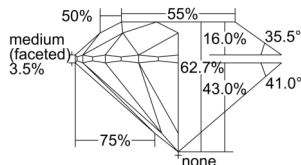

GIA®

FACSIMILE

GIA REPORT 2507303326

Verify this report at GIA.edu

GIA NATURAL DIAMOND DOSSIER®

September 10, 2024
GIA Report Number 2507303326
Shape and Cutting Style ..... Round Brilliant
Measurements ..... 4.27 - 4.31 x 2.69 mm

GRADING RESULTS

Carat Weight ..... 0.30 carat
Color Grade ..... F
Clarity Grade VS2
Cut Grade ..... Excellent

ADDITIONAL GRADING INFORMATION

Polish ..... Excellent
Symmetry ..... Excellent
Fluorescence ..... None
Clarity Characteristics ..... Cloud, Crystal
Inscription(s): GIA 2507303326

PROPORTIONS

Profile to actual proportions

GRADING SCALES

GIA COLOR SCALE

COLORLESS	D
	E
	F
	G
	H
	I
	J
NEAR COLORLESS	K
	L
FAIN	M
	N
	O
	P
VERY LIGHT	Q
	R
	S
	T
	U
	V
	W
	X
	Y
LIGHT	Z

GIA CLARITY SCALE

FLAWLESS	INTERNAL FLAWLESS	
		EXCELLENT
VERY VERY SLIGHTLY INCLUDED	VVS₁	
	VVS₂	
VERY SLIGHTLY INCLUDED	VS₁	
	VS₂	
SLIGHTLY INCLUDED	SI₁	
	SI₂	
INCLUDED	I₁	
	I₂	
	I₃	
POOR		

GIA CUT SCALE

EXCELLENT
VERY GOOD
GOOD
FAIR
POOR