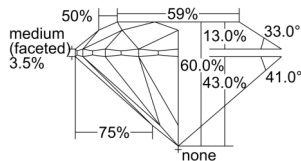

GIA®

FACSIMILE

GIA REPORT 2507307041

Verify this report at GIA.edu

GIA NATURAL DIAMOND DOSSIER®

August 30, 2024
GIA Report Number 2507307041
Shape and Cutting Style ..... Round Brilliant
Measurements ..... 5.76 - 5.78 x 3.46 mm

GRADING RESULTS

Carat Weight ..... 0.70 carat
Color Grade I
Clarity Grade S11
Cut Grade ..... Excellent

ADDITIONAL GRADING INFORMATION

Polish ..... Excellent
Symmetry ..... Excellent
Fluorescence ..... None
Clarity Characteristics ..... Crystal, Feather
Inscription(s): GIA 2507307041

PROPORTIONS

Profile to actual proportions

GRADING SCALES

GIA COLOR SCALE	GIA CLARITY SCALE	GIA CUT SCALE	
D	FLAWLESS	EXCELLENT	
E	INTERNALLY FLAWLESS		
F		VVS₁	VERY GOOD
G	VVS₂		
H	VS₁	GOOD	
I	VS₂		
J	S1₁	FAIR	
K	S1₂		
L	I₁	POOR	
M	I₂		
N	I₃		
O			
P			
Q			
R			
S			
T			
U			
V			
W			
X			
Y			
Z