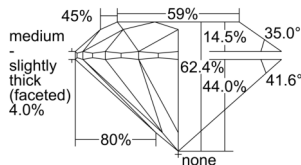

GIA®

FACSIMILE

GIA REPORT 2507308311

Verify this report at GIA.edu

GIA NATURAL DIAMOND DOSSIER®

August 29, 2024
GIA Report Number 2507308311
Shape and Cutting Style ..... Round Brilliant
Measurements ..... 6.15 - 6.18 x 3.85 mm

GRADING RESULTS

Carat Weight ..... 0.90 carat
Color Grade ..... F
Clarity Grade VS1
Cut Grade ..... Excellent

ADDITIONAL GRADING INFORMATION

Polish ..... Excellent
Symmetry ..... Excellent
Fluorescence ..... None
Clarity Characteristics ..... Cavity, Pinpoint
Inscription(s): GIA 2507308311

PROPORTIONS

Profile to actual proportions

GRADING SCALES

GIA COLOR SCALE	GIA CLARITY SCALE	GIA CUT SCALE	
D	FLAWLESS	EXCELLENT	
E	INTERNALLY FLAWLESS		
F		VVS₁	VERY GOOD
G	VVS₂		
H	VS₁	GOOD	
I	VS₂		
J	SI₁	FAIR	
K	SI₂		
L	I₁	POOR	
M			
N			
O	I₂		
P			
Q	I₃		
R			
S			
T			
U			
V			
W			
X			
Y			
Z