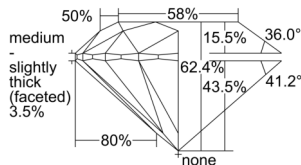

GIA®

FACSIMILE

GIA REPORT 2507320843

Verify this report at GIA.edu

GIA NATURAL DIAMOND DOSSIER®

August 30, 2024
GIA Report Number 2507320843
Shape and Cutting Style ..... Round Brilliant
Measurements ..... 3.93 - 3.96 x 2.46 mm

GRADING RESULTS

Carat Weight ..... 0.23 carat
Color Grade ..... H
Clarity Grade VS1
Cut Grade ..... Excellent

ADDITIONAL GRADING INFORMATION

Polish ..... Excellent
Symmetry ..... Excellent
Fluorescence ..... Faint
Clarity Characteristics ..... Crystal, Pinpoint
Inscription(s): GIA 2507320843

PROPORTIONS

Profile to actual proportions

GRADING SCALES

GIA COLOR SCALE	GIA CLARITY SCALE	GIA CUT SCALE	
D	FLAWLESS	EXCELLENT	
E	INTERNALLY FLAWLESS		
F		VVS₁	VERY GOOD
G	VVS₂		
H	VS₁	GOOD	
I	VS₂		
J	SI₁	FAIR	
K	SI₂		
L	I₁	POOR	
M	I₂		
N	I₃		
O			
P			
Q			
R			
S			
T			
U			
V			
W			
X			
Y			
Z