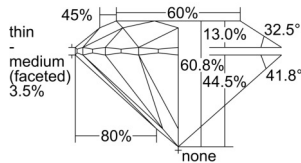

GIA®

FACSIMILE

GIA REPORT 2507322063

Verify this report at GIA.edu

GIA NATURAL DIAMOND DOSSIER®

August 30, 2024
GIA Report Number 2507322063
Shape and Cutting Style ..... Round Brilliant
Measurements ..... 4.33 - 4.36 x 2.64 mm

GRADING RESULTS

Carat Weight ..... 0.30 carat
Color Grade ..... F
Clarity Grade S11
Cut Grade ..... Excellent

ADDITIONAL GRADING INFORMATION

Polish ..... Excellent
Symmetry ..... Excellent
Fluorescence ..... None
Clarity Characteristics ..... Crystal, Cloud, Feather
Inspection(s): GIA 2507322063

PROPORTIONS

Profile to actual proportions