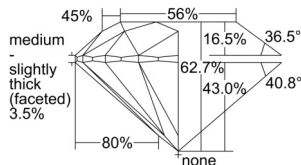

GIA®

FACSIMILE

GIA REPORT 2507326136

Verify this report at GIA.edu

GIA NATURAL DIAMOND DOSSIER®

September 02, 2024
GIA Report Number 2507326136
Shape and Cutting Style ..... Round Brilliant
Measurements ..... 5.05 - 5.08 x 3.18 mm

GRADING RESULTS

Carat Weight ..... 0.50 carat
Color Grade ..... G
Clarity Grade VS1
Cut Grade ..... Excellent

ADDITIONAL GRADING INFORMATION

Polish ..... Excellent
Symmetry ..... Excellent
Fluorescence ..... None
Clarity Characteristics..Crystal, Cloud, Pinpoint, Indented Natural
Inscription(s): GIA 2507326136

PROPORTIONS

Profile to actual proportions

GRADING SCALES

GIA COLOR SCALE	GIA CLARITY SCALE	GIA CUT SCALE	
D	FLAWLESS	EXCELLENT	
E	INTERNALLY FLAWLESS		
F		VVS₁	VERY GOOD
G	VVS₂		
H	VS₁	GOOD	
I	VS₂		
J	SI₁	FAIR	
K	SI₂		
L	I₁	POOR	
M	I₂		
N	I₃		
O			
P			
Q			
R			
S			
T			
U			
V			
W			
X			
Y			
Z