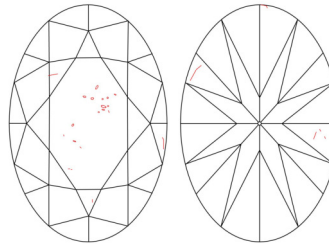

GIA NATURAL DIAMOND GRADING REPORT

September 02, 2024  
 GIA Report Number ..... 2507328418  
 Shape and Cutting Style ..... Oval Brilliant  
 Measurements ..... 8.39 x 6.09 x 3.81 mm

GRADING RESULTS

Carat Weight ..... 1.29 carat  
 Color Grade ..... E  
 Clarity Grade ..... SI1

ADDITIONAL GRADING INFORMATION

Polish ..... Excellent  
 Symmetry ..... Excellent  
 Fluorescence ..... None  
 Inscription(s): GIA 2507328418  
**Comments:** Pinpoints are not shown.

PROPORTIONS

Profile not to actual proportions

CLARITY CHARACTERISTICS

KEY TO SYMBOLS\*

- Crystal
- ~ Feather
- \\ Needle

\* Red symbols denote internal characteristics (inclusions). Green or black symbols denote external characteristics (blemishes). Diagram is an approximate representation of the diamond, and symbols shown indicate type, position, and approximate size of clarity characteristics. All clarity characteristics may not be shown. Details of finish are not shown.

GRADING SCALES

GIA COLOR SCALE		GIA CLARITY SCALE	
COLOURLESS	D	VERY VERY SLIGHTLY INCLUDED	FLAWLESS
	E		INTERNALLY FLAWLESS
	F		VVS <sub>1</sub>
NEAR COLOURLESS	G	VERY SLIGHTLY INCLUDED	VVS <sub>2</sub>
	H		VS <sub>1</sub>
	I		VS <sub>2</sub>
FANT	J	SLIGHTLY INCLUDED	SI <sub>1</sub>
	K		SI <sub>2</sub>
	L		I <sub>1</sub>
VERY LIGHT	M	INCLUDED	I <sub>2</sub>
	N		I <sub>3</sub>
	O		
LIGHT	P		
	Q		
	R		
	S		
	T		
	U		
	V		
	W		
	X		
	Y		
Z			