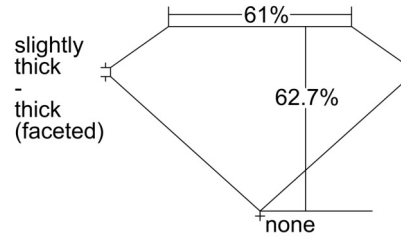

GIA NATURAL DIAMOND GRADING REPORT

September 02, 2024  
 GIA Report Number ..... 2507328418  
 Shape and Cutting Style ..... Oval Brilliant  
 Measurements ..... 8.39 x 6.09 x 3.81 mm

GRADING RESULTS

Carat Weight ..... 1.29 carat  
 Color Grade ..... E  
 Clarity Grade ..... SI1

ADDITIONAL GRADING INFORMATION

Polish ..... Excellent  
 Symmetry ..... Excellent  
 Fluorescence ..... None  
 Inscription(s): GIA 2507328418  
**Comments:** Pinpoints are not shown.

PROPORTIONS

Profile not to actual proportions

CLARITY CHARACTERISTICS

KEY TO SYMBOLS\*

- Crystal
- ~ Feather
- \\ Needle

\* Red symbols denote internal characteristics (inclusions). Green or black symbols denote external characteristics (blemishes). Diagram is an approximate representation of the diamond, and symbols shown indicate type, position, and approximate size of clarity characteristics. All clarity characteristics may not be shown. Details of finish are not shown.