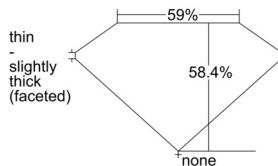

GIA®

FACSIMILE

GIA REPORT 2507329633

Verify this report at GIA.edu

GIA NATURAL DIAMOND DOSSIER®

September 02, 2024
GIA Report Number 2507329633
Shape and Cutting Style ..... Heart Brilliant
Measurements ..... 5.44 x 6.31 x 3.68 mm

GRADING RESULTS

Carat Weight ..... 0.70 carat
Color Grade ..... F
Clarity Grade VS2

ADDITIONAL GRADING INFORMATION

Polish ..... Excellent
Symmetry ..... Excellent
Fluorescence ..... None
Clarity Characteristics ..... Feather, Cloud
Inscription(s): GIA 2507329633

PROPORTIONS

Profile not to actual proportions

GRADING SCALES

GIA COLOR SCALE		GIA CLARITY SCALE	
COLORLESS	D	VERY VERY SLIGHTLY INCLUDED	FLAWLESS
	E		INTERNALLY FLAWLESS
	F		VVS₁
	G		VVS₂
	H		VS₁
	I		VS₂
	J		SI₁
	K		SI₂
	L		I₁
	M		I₂
NEAR COLORLESS	N	SLIGHTLY INCLUDED	I₃
	O		
	P		
	Q		
FAINT	R		
	S		
	T		
	U		
VERT LIGHT	V		
	W		
	X		
	Y		
LIGHT	Z