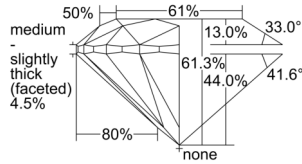

GIA®

FACSIMILE

GIA REPORT 2507330306

Verify this report at GIA.edu

GIA NATURAL DIAMOND DOSSIER®

September 02, 2024
GIA Report Number 2507330306
Shape and Cutting Style ..... Round Brilliant
Measurements ..... 4.28 - 4.30 x 2.63 mm

GRADING RESULTS

Carat Weight ..... 0.30 carat
Color Grade ..... G
Clarity Grade VS1
Cut Grade ..... Excellent

ADDITIONAL GRADING INFORMATION

Polish ..... Excellent
Symmetry ..... Excellent
Fluorescence ..... None
Clarity Characteristics ..... Cloud, Pinpoint
Inscription(s): GIA 2507330306

PROPORTIONS

Profile to actual proportions

GRADING SCALES

GIA COLOR SCALE	GIA CLARITY SCALE	GIA CUT SCALE	
D	FLAWLESS	EXCELLENT	
E	INTERNALLY FLAWLESS		
F		VVS₁	VERY GOOD
G	VVS₂		
H	VS₁	GOOD	
I	VS₂		
J	SI₁	FAIR	
K	SI₂		
L	I₁	POOR	
M			
N			
O	I₂		
P			
Q			
R	I₃		
S			
T			
U			
V			
W			
X			
Y			
Z