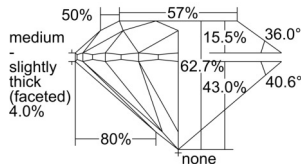

GIA®

FACSIMILE

GIA REPORT 2507330504

Verify this report at GIA.edu

GIA NATURAL DIAMOND DOSSIER®

September 02, 2024
GIA Report Number 2507330504
Shape and Cutting Style ..... Round Brilliant
Measurements ..... 5.61 - 5.65 x 3.53 mm

GRADING RESULTS

Carat Weight ..... 0.70 carat
Color Grade ..... H
Clarity Grade VS1
Cut Grade ..... Excellent

ADDITIONAL GRADING INFORMATION

Polish ..... Excellent
Symmetry ..... Excellent
Fluorescence ..... None
Clarity Characteristics ..... Feather, Cloud, Pinpoint
Inscription(s): GIA 2507330504

PROPORTIONS

Profile to actual proportions

GRADING SCALES

GIA COLOR SCALE	GIA CLARITY SCALE	GIA CUT SCALE	
D	FLAWLESS	EXCELLENT	
E	INTERNALLY FLAWLESS		
F		VVS₁	VERY GOOD
G	VVS₂		
H	VS₁	GOOD	
I	VS₂		
J	SI₁	FAIR	
K	SI₂		
L	I₁	POOR	
M			
N			
O	I₂		
P			
Q			
R	I₃		
S			
T			
U			
V			
W			
X			
Y			
Z