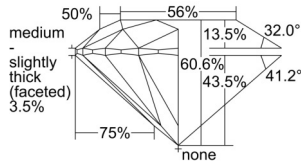

GIA®

FACSIMILE

GIA REPORT 2507331179

Verify this report at GIA.edu

GIA NATURAL DIAMOND DOSSIER®

September 03, 2024
GIA Report Number 2507331179
Shape and Cutting Style ..... Round Brilliant
Measurements ..... 4.37 - 4.40 x 2.66 mm

GRADING RESULTS

Carat Weight ..... 0.30 carat
Color Grade ..... E
Clarity Grade S11
Cut Grade ..... Excellent

ADDITIONAL GRADING INFORMATION

Polish ..... Excellent
Symmetry ..... Excellent
Fluorescence ..... Faint
Clarity Characteristics ..... Cloud, Crystal
Inscription(s): GIA 2507331179

PROPORTIONS

Profile to actual proportions