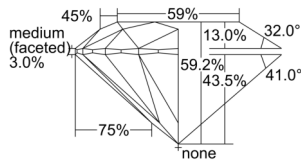

GIA®

FACSIMILE

GIA REPORT 2507332732

Verify this report at GIA.edu

GIA NATURAL DIAMOND DOSSIER®

September 04, 2024
GIA Report Number 2507332732
Shape and Cutting Style ..... Round Brilliant
Measurements ..... 4.66 - 4.67 x 2.76 mm

GRADING RESULTS

Carat Weight ..... 0.36 carat
Color Grade ..... G
Clarity Grade S11
Cut Grade ..... Excellent

ADDITIONAL GRADING INFORMATION

Polish ..... Excellent
Symmetry ..... Excellent
Fluorescence ..... None
Clarity Characteristics ..... Crystal, Feather
Inscription(s): GIA 2507332732

PROPORTIONS

Profile to actual proportions

GRADING SCALES

GIA COLOR SCALE	GIA CLARITY SCALE	GIA CUT SCALE	
D	FLAWLESS	EXCELLENT	
E	INTERNALLY FLAWLESS		
F		VVS₁	VERY GOOD
G	VVS₂		
H	VS₁	GOOD	
I	VS₂		
J	S1₁	FAIR	
K	S1₂		
L	I₁	POOR	
M	I₂		
N	I₃		
O			
P			
Q			
R			
S			
T			
U			
V			
W			
X			
Y			
Z