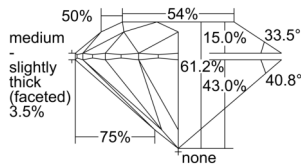

GIA®

FACSIMILE

GIA REPORT 2507334778

Verify this report at GIA.edu

GIA NATURAL DIAMOND DOSSIER®

September 03, 2024
GIA Report Number 2507334778
Shape and Cutting Style ..... Round Brilliant
Measurements ..... 5.15 - 5.18 x 3.16 mm

GRADING RESULTS

Carat Weight ..... 0.51 carat
Color Grade ..... D
Clarity Grade VVS1
Cut Grade ..... Excellent

ADDITIONAL GRADING INFORMATION

Polish ..... Excellent
Symmetry ..... Excellent
Fluorescence ..... None
Clarity Characteristics ..... Pinpoint, Cloud
Inscription(s): GIA 2507334778

PROPORTIONS

Profile to actual proportions

GRADING SCALES

GIA COLOR SCALE	GIA CLARITY SCALE	GIA CUT SCALE	
D	FLAWLESS	EXCELLENT	
E	INTERNALLY FLAWLESS		
F		VVS₁	VERY GOOD
G	VVS₂		
H	VS₁	GOOD	
I	VS₂		
J	SI₁	FAIR	
K	SI₂		
L	I₁	POOR	
M	I₂		
N	I₃		
O			
P			
Q			
R			
S			
T			
U			
V			
W			
X			
Y			
Z