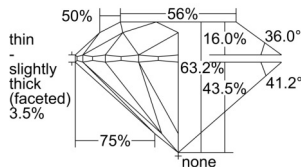

GIA®

FACSIMILE

GIA REPORT 2507341163

Verify this report at gia.edu

GIA NATURAL DIAMOND DOSSIER®

September 03, 2024
GIA Report Number 2507341163
Shape and Cutting Style ..... Round Brilliant
Measurements ..... 4.24 - 4.28 x 2.69 mm

GRADING RESULTS

Carat Weight ..... 0.30 carat
Color Grade ..... E
Clarity Grade S11
Cut Grade ..... Excellent

ADDITIONAL GRADING INFORMATION

Polish ..... Excellent
Symmetry ..... Excellent
Fluorescence ..... None
Clarity Characteristics ..... Cloud
Inscription(s): GIA 2507341163

PROPORTIONS

Profile to actual proportions