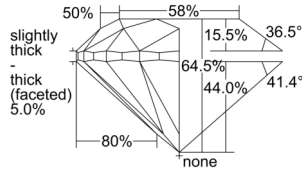

GIA®

FACSIMILE

GIA REPORT 2507344381

Verify this report at [GIA.edu](https://reportcheck.gia.edu)

GIA NATURAL DIAMOND DOSSIER®

September 04, 2024
GIA Report Number 2507344381
Shape and Cutting Style ..... Round Brilliant
Measurements ..... 4.99 - 5.00 x 3.22 mm

GRADING RESULTS

Carat Weight ..... 0.51 carat
Color Grade ..... F
Clarity Grade VS1
Cut Grade ..... Very Good

ADDITIONAL GRADING INFORMATION

Polish ..... Very Good
Symmetry ..... Very Good
Fluorescence ..... None
Clarity Characteristics ..... Cloud, Indented Natural
Inscription(s): GIA 2507344381

PROPORTIONS

Profile to actual proportions

GRADING SCALES

GIA COLOR SCALE

COLORESS	D
	E
	F
	G
	H
	I
	J
NEAR COLORESS	K
	L
FAIN	M
	N
	O
	P
VERY LIGHT	Q
	R
	S
	T
	U
	V
	W
	X
	Y
LIGHT	Z

GIA CLARITY SCALE

VERY VERY SLIGHTLY INCLUDED	FLAWLESS
	INTERNALLY FLAWLESS
VERY SLIGHTLY INCLUDED	VVS₁
	VVS₂
SLIGHTLY INCLUDED	VS₁
	VS₂
INCLUDED	SI₁
	SI₂
	I₁
	I₂
	I₃

GIA CUT SCALE

EXCELLENT
VERY GOOD
GOOD
FAIR
POOR