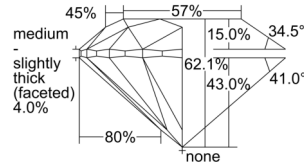

GIA®

FACSIMILE

GIA REPORT 2507346920

Verify this report at GIA.edu

GIA NATURAL DIAMOND DOSSIER®

September 04, 2024
GIA Report Number 2507346920
Shape and Cutting Style ..... Round Brilliant
Measurements ..... 4.73 - 4.77 x 2.95 mm

GRADING RESULTS

Carat Weight ..... 0.41 carat
Color Grade ..... F
Clarity Grade VS1
Cut Grade ..... Excellent

ADDITIONAL GRADING INFORMATION

Polish ..... Excellent
Symmetry ..... Excellent
Fluorescence ..... None
Clarity Characteristics..... Cloud, Crystal, Needle, Pinpoint
Inscription(s): GIA 2507346920

PROPORTIONS

Profile to actual proportions

GRADING SCALES

GIA COLOR SCALE	GIA CLARITY SCALE	GIA CUT SCALE	
D	FLAWLESS	EXCELLENT	
E	INTERNALLY FLAWLESS		
F		VVS₁	VERY GOOD
G	VVS₂		
H	VS₁	GOOD	
I	VS₂		
J	SI₁	FAIR	
K	SI₂		
L	I₁	POOR	
M	I₂		
N	I₃		
O			
P			
Q			
R			
S			
T			
U			
V			
W			
X			
Y			
Z