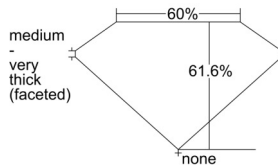

GIA®

FACSIMILE

GIA REPORT 2507351440

Verify this report at GIA.edu

GIA NATURAL DIAMOND DOSSIER®

September 04, 2024
GIA Report Number 2507351440
Shape and Cutting Style ..... Heart Brilliant
Measurements ..... 4.94 x 5.41 x 3.33 mm

GRADING RESULTS

Carat Weight ..... 0.51 carat
Color Grade ..... F
Clarity Grade VS2

ADDITIONAL GRADING INFORMATION

Polish ..... Excellent
Symmetry ..... Excellent
Fluorescence ..... None
Clarity Characteristics ..... Feather, Crystal
Inscription(s): GIA 2507351440

PROPORTIONS

Profile not to actual proportions

GRADING SCALES

GIA COLOR SCALE		GIA CLARITY SCALE			
COLORLESS	D	VERY VERY SLIGHTLY INCLUDED	FLAWLESS		
	E		INTERNALLY FLAWLESS		
	F	VERY SLIGHTLY INCLUDED	VVS₁		
	G		VVS₂		
	H		VS₁		
	NEAR COLORLESS	I	SLIGHTLY INCLUDED	VS₂	
		J		SI₁	
		FAINT	K	INCLUDED	SI₂
			L		I₁
			M		I₂
VERT LIGHT	N	LIGHT	I₃		
	O				
	P				
	Q				
	R