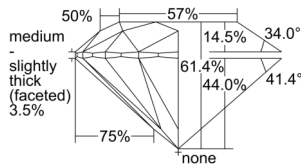

GIA®

FACSIMILE

GIA REPORT 2507352591

Verify this report at GIA.edu

GIA NATURAL DIAMOND DOSSIER®

September 05, 2024
GIA Report Number 2507352591
Shape and Cutting Style ..... Round Brilliant
Measurements ..... 5.42 - 5.43 x 3.33 mm

GRADING RESULTS

Carat Weight ..... 0.59 carat
Color Grade ..... F
Clarity Grade VVS2
Cut Grade ..... Excellent

ADDITIONAL GRADING INFORMATION

Polish ..... Excellent
Symmetry ..... Excellent
Fluorescence ..... None
Clarity Characteristics ..... Pinpoint
Inscription(s): GIA 2507352591

PROPORTIONS

Profile to actual proportions

GRADING SCALES

GIA COLOR SCALE	GIA CLARITY SCALE	GIA CUT SCALE	
D	FLAWLESS	EXCELLENT	
E	INTERNALLY FLAWLESS		
F		VVS₁	VERY GOOD
G	VVS₂		
H	VS₁	GOOD	
I	VS₂		
J	SI₁	FAIR	
K	SI₂		
L	I₁	POOR	
M	I₂		
N	I₃		
O			
P			
Q			
R			
S			
T			
U			
V			
W			
X			
Y			
Z