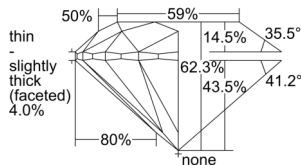

GIA®

FACSIMILE

GIA REPORT 2507356195

Verify this report at GIA.edu

GIA NATURAL DIAMOND DOSSIER®

September 04, 2024
GIA Report Number 2507356195
Shape and Cutting Style ..... Round Brilliant
Measurements ..... 5.04 - 5.09 x 3.16 mm

GRADING RESULTS

Carat Weight ..... 0.50 carat
Color Grade ..... E
Clarity Grade S11
Cut Grade ..... Excellent

ADDITIONAL GRADING INFORMATION

Polish ..... Excellent
Symmetry ..... Excellent
Fluorescence ..... None
Clarity Characteristics ..... Cloud, Indented Natural
Inspection(s): GIA 2507356195

PROPORTIONS

Profile to actual proportions