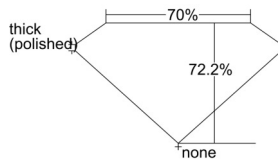

GIA®

FACSIMILE

GIA REPORT 2507356813

Verify this report at GIA.edu

GIA NATURAL DIAMOND DOSSIER®

September 05, 2024
GIA Report Number 2507356813
Shape and Cutting Style ..... Square Modified Brilliant
Measurements ..... 4.55 x 4.51 x 3.26 mm

GRADING RESULTS

Carat Weight ..... 0.59 carat
Color Grade ..... J
Clarity Grade VS2

ADDITIONAL GRADING INFORMATION

Polish ..... Excellent
Symmetry ..... Excellent
Fluorescence ..... Faint
Clarity Characteristics ..... Crystal
Inscription(s): GIA 2507356813

PROPORTIONS

Profile not to actual proportions

GRADING SCALES

GIA COLOR SCALE		GIA CLARITY SCALE			
COLORLESS	D	VERY VERY SLIGHTLY INCLUDED	FLAWLESS		
	E		INTERNALLY FLAWLESS		
	F	VERY SLIGHTLY INCLUDED	VVS₁		
	G		VVS₂		
	H		VS₁		
	NEAR COLORLESS	I	SLIGHTLY INCLUDED	VS₂	
		J		SI₁	
		FAINT	K	INCLUDED	SI₂
			L		I₁
			M		I₂
VERT LIGHT	N	LIGHT	I₃		
	O				
	P				
	Q				
	R