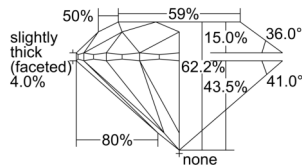

GIA®

FACSIMILE

GIA REPORT 2507356918

Verify this report at GIA.edu

GIA NATURAL DIAMOND DOSSIER®

September 10, 2024
GIA Report Number 2507356918
Shape and Cutting Style ..... Round Brilliant
Measurements ..... 5.64 - 5.66 x 3.52 mm

GRADING RESULTS

Carat Weight ..... 0.70 carat
Color Grade ..... H
Clarity Grade S11
Cut Grade ..... Excellent

ADDITIONAL GRADING INFORMATION

Polish ..... Excellent
Symmetry ..... Excellent
Fluorescence ..... None
Clarity Characteristics ..... Cloud
Inscription(s): GIA 2507356918

PROPORTIONS

Profile to actual proportions