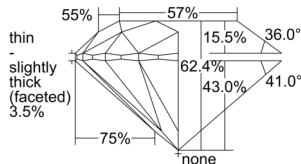

GIA®

FACSIMILE

GIA REPORT 2507357174

Verify this report at GIA.edu

GIA NATURAL DIAMOND DOSSIER®

September 04, 2024
GIA Report Number 2507357174
Shape and Cutting Style ..... Round Brilliant
Measurements ..... 4.28 - 4.32 x 2.69 mm

GRADING RESULTS

Carat Weight ..... 0.30 carat
Color Grade ..... E
Clarity Grade VS2
Cut Grade ..... Excellent

ADDITIONAL GRADING INFORMATION

Polish ..... Excellent
Symmetry ..... Excellent
Fluorescence ..... None
Clarity Characteristics ..... Cloud
Inscription(s): GIA 2507357174

PROPORTIONS

GRADING SCALES

GIA COLOR SCALE	GIA CLARITY SCALE	GIA CUT SCALE	
D	FLAWLESS	EXCELLENT	
E	INTERNALLY FLAWLESS		
F		VVS₁	VERY GOOD
G	VVS₂		
H	VS₁	GOOD	
I	VS₂		
J	SI₁	FAIR	
K	SI₂		
L	I₁	POOR	
M	I₂		
N	I₃		
O			
P			
Q			
R			
S			
T			
U			
V			
W			
X			
Y			
Z