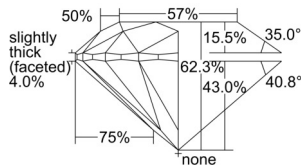

GIA®

FACSIMILE

GIA REPORT 2507373024

Verify this report at GIA.edu

GIA NATURAL DIAMOND DOSSIER®

September 06, 2024
GIA Report Number 2507373024
Shape and Cutting Style ..... Round Brilliant
Measurements ..... 5.93 - 5.97 x 3.71 mm

GRADING RESULTS

Carat Weight ..... 0.81 carat
Color Grade I
Clarity Grade VS2
Cut Grade ..... Excellent

ADDITIONAL GRADING INFORMATION

Polish ..... Excellent
Symmetry ..... Excellent
Fluorescence ..... None
Clarity Characteristics ..... Cloud
Inscription(s): GIA 2507373024

PROPORTIONS

Profile to actual proportions

GRADING SCALES

GIA COLOR SCALE	GIA CLARITY SCALE	GIA CUT SCALE	
D	FLAWLESS	EXCELLENT	
E	INTERNALLY FLAWLESS		
F		VVS₁	VERY GOOD
G	VVS₂		
H	VS₁	GOOD	
I	VS₂		
J	SI₁	FAIR	
K	SI₂		
L	I₁	POOR	
M	I₂		
N	I₃		
O			
P			
Q			
R			
S			
T			
U			
V			
W			
X			
Y			
Z