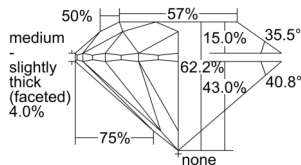

GIA®

FACSIMILE

GIA REPORT 2507375578

Verify this report at GIA.edu

GIA NATURAL DIAMOND DOSSIER®

September 10, 2024
GIA Report Number 2507375578
Shape and Cutting Style ..... Round Brilliant
Measurements ..... 5.06 - 5.09 x 3.16 mm

GRADING RESULTS

Carat Weight ..... 0.50 carat
Color Grade I
Clarity Grade VS2
Cut Grade ..... Excellent

ADDITIONAL GRADING INFORMATION

Polish ..... Excellent
Symmetry ..... Excellent
Fluorescence ..... None
Clarity Characteristics ..... Crystal
Inscription(s): GIA 2507375578

PROPORTIONS

Profile to actual proportions

GRADING SCALES

GIA COLOR SCALE	GIA CLARITY SCALE	GIA CUT SCALE	
D	FLAWLESS	EXCELLENT	
E	INTERNALLY FLAWLESS		
F		VVS₁	VERY GOOD
G	VVS₂		
H	VS₁	GOOD	
I	VS₂		
J	SI₁	FAIR	
K	SI₂		
L	I₁	POOR	
M	I₂		
N	I₃		
O			
P			
Q			
R			
S			
T			
U			
V			
W			
X			
Y			
Z