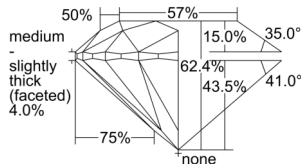

GIA®

FACSIMILE

GIA REPORT 2507375853

Verify this report at GIA.edu

GIA NATURAL DIAMOND DOSSIER®

September 06, 2024
GIA Report Number 2507375853
Shape and Cutting Style ..... Round Brilliant
Measurements ..... 5.07 - 5.10 x 3.17 mm

GRADING RESULTS

Carat Weight ..... 0.50 carat
Color Grade ..... D
Clarity Grade S11
Cut Grade ..... Excellent

ADDITIONAL GRADING INFORMATION

Polish ..... Excellent
Symmetry ..... Excellent
Fluorescence ..... Faint
Clarity Characteristics ..... Crystal
Inscription(s): GIA 2507375853

PROPORTIONS

Profile to actual proportions

GRADING SCALES

GIA COLOR SCALE	GIA CLARITY SCALE	GIA CUT SCALE	
D	FLAWLESS	EXCELLENT	
E	INTERNALLY FLAWLESS		
F		VVS₁	VERY GOOD
G	VVS₂		
H	VS₁	GOOD	
I	VS₂		
J	S1₁	FAIR	
K	S1₂		
L	I₁	POOR	
M	I₂		
N	I₃		
O			
P			
Q			
R			
S			
T			
U			
V			
W			
X			
Y			
Z