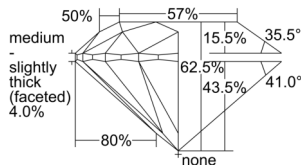

GIA®

FACSIMILE

GIA REPORT 2507376225

Verify this report at GIA.edu

GIA NATURAL DIAMOND DOSSIER®

September 09, 2024
GIA Report Number 2507376225
Shape and Cutting Style ..... Round Brilliant
Measurements ..... 4.70 - 4.72 x 2.94 mm

GRADING RESULTS

Carat Weight ..... 0.40 carat
Color Grade ..... D
Clarity Grade VS1
Cut Grade ..... Excellent

ADDITIONAL GRADING INFORMATION

Polish ..... Excellent
Symmetry ..... Excellent
Fluorescence ..... Medium Blue
Clarity Characteristics..... Crystal, Cloud, Pinpoint
Inscription(s): GIA 2507376225

PROPORTIONS

Profile to actual proportions