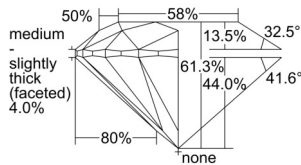

GIA®

FACSIMILE

GIA REPORT 2507381434

Verify this report at GIA.edu

GIA NATURAL DIAMOND DOSSIER®

September 09, 2024
GIA Report Number **2507381434**
Shape and Cutting Style ..... **Round Brilliant**
Measurements ..... **3.72 - 3.74 x 2.29 mm**

GRADING RESULTS

Carat Weight ..... **0.19 carat**
Color Grade ..... **G**
Clarity Grade **VS1**
Cut Grade ..... **Excellent**

ADDITIONAL GRADING INFORMATION

Polish ..... **Excellent**
Symmetry ..... **Excellent**
Fluorescence ..... **None**
Clarity Characteristics ..... **Feather**
Inscription(s): **GIA 2507381434**

PROPORTIONS

Profile to actual proportions

GRADING SCALES

GIA COLOR SCALE	GIA CLARITY SCALE	GIA CUT SCALE	
D	FLAWLESS	EXCELLENT	
E	INTERNALLY FLAWLESS		
F		VVS₁	VERY GOOD
G	VVS₂		
H	VS₁	GOOD	
I	VS₂		
J	SI₁	FAIR	
K	SI₂		
L	I₁	POOR	
M			
N			
O	I₂		
P			
Q	I₃		
R			
S			
T			
U			
V			
W			
X			
Y			
Z